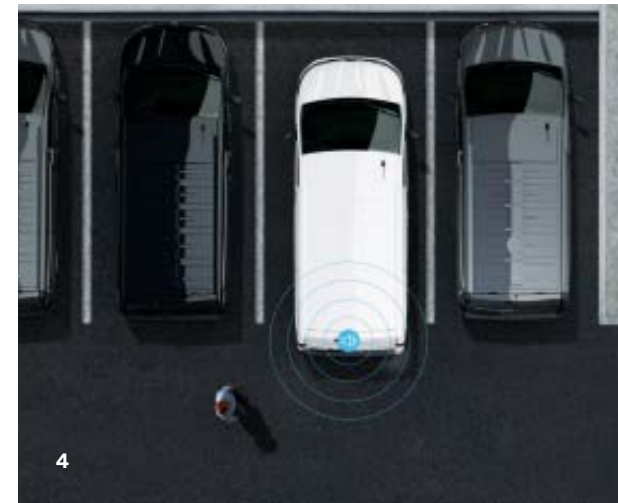

making daily life easier

Working, communicating and taking a break, your days revolve around your New Traffic. It's easy with the 12 V-220 V converter to charge tools such as your drill or plug in construction lighting. As for the LED bar, it will provide you with optimum light throughout your loading area. Don't lose sight of your phone, position it instinctively on your magnetic smartphone holder. Don't forget to take a break with our cooler that keeps all your food and beverages cool or warm, depending on the season.

Look in all directions

23.5

A/C

AUTO

OFF

1. rear view camera
(TBC)
2. permanent rear view camera
(TBC)
3. parking sensors - front and rear
(82 01 733 194) (82 01 733 192)
4. reversing horn
(77 11 943 651)

manoeuvre with peace of mind

Technology makes it easier to drive New Traffic. Get better visibility with the permanent rear view camera system that takes over from the rear-view mirror. Make manoeuvring easier by equipping your vehicle with a parking sensor that warns you of obstacles with an audible signal. The reversing alarm informs pedestrians of your manoeuvre for even greater safety. The rear view camera accurately guides you on the multi-function screen on the instrument panel.